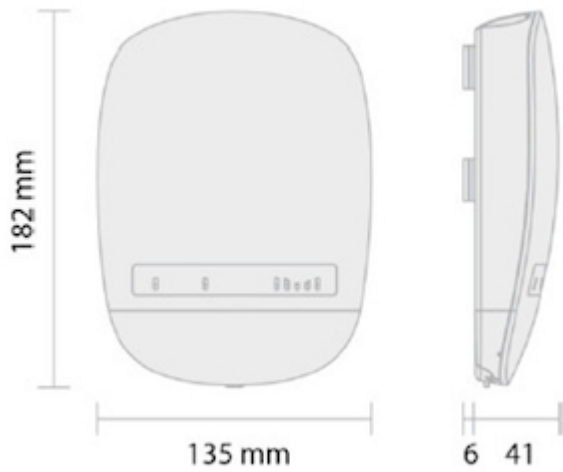

Paket ini hanya terdiri dari Box Enclosure, belum termasuk perangkat wireless.

Penawaran Harga Spesial

08112039555

**StationBox® S**

StationBox® S is compact enclosure designed for Router Board™ RB922, RB912 and RB911. By integrating the RouterBoard™ you will create compact, connectorized radio powered by MikroTik™ technology. It is compatible with UBNT airMax™ radio mounting system, therefore you can clip it to compatible antennas instantly.

[www.citraweb.com](http://www.citraweb.com)

**TECHNICAL DATA :** Weight : 0.50 kg / 1.1 lbs – single piece incl. package  
Single Piece : 210 × 55 × 140 mm / 8.3 × 2.2 × 5.5 inches

[www.citraweb.com](http://www.citraweb.com)