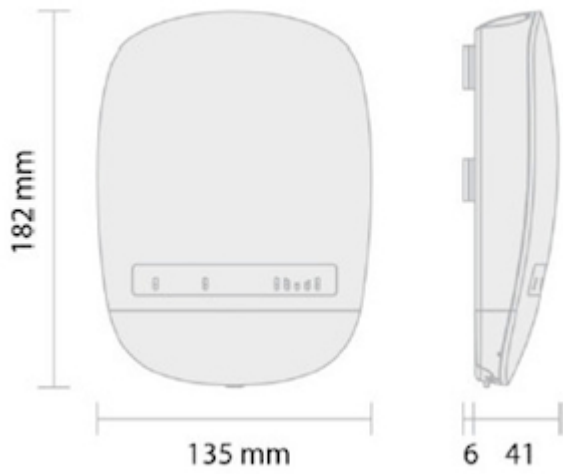

www.citraweb.com

TECHNICAL DATA : Weight : 0.50 kg / 1.1 lbs – single piece incl. package
Single Piece : 210 × 55 × 140 mm / 8.3 × 2.2 × 5.5 inches

www.citraweb.com

Package Contains:

1. Body
2. Top Cover
3. Bottom Cover
4. Seal
5. Light Guides
6. Plastic Caps
7. Screws 2.9x25mm (2x)
8. Screws 2.9x12mm (2x)
9. Screws 2.9x6.5mm (6x)
10. Washers (2x)
11. RA-MMCX to RP-SMA Bulkhead pigtails (2x)