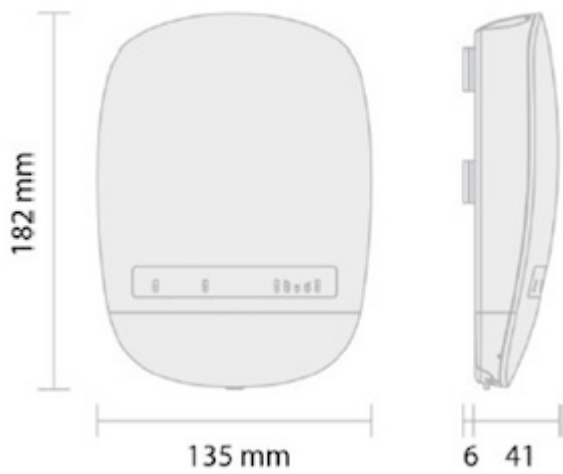

Paket ini hanya terdiri dari Box Enclosure, belum termasuk perangkat wireless.

Penawaran Harga Spesial

08112039555

**StationBox® S**

StationBox® S is compact enclosure designed for Router Board™ RB922, RB912 and RB911. By integrating the RouterBoard™ you will create compact, connectorized radio powered by MikroTik™ technology. It is compatible with UBNT airMax™ radio mounting system, therefore you can clip it to compatible antennas instantly.

[www.citraweb.com](http://www.citraweb.com)

**TECHNICAL DATA :** Weight : 0.50 kg / 1.1 lbs – single piece incl. package  
Single Piece : 210 × 55 × 140 mm / 8.3 × 2.2 × 5.5 inches

[www.citraweb.com](http://www.citraweb.com)