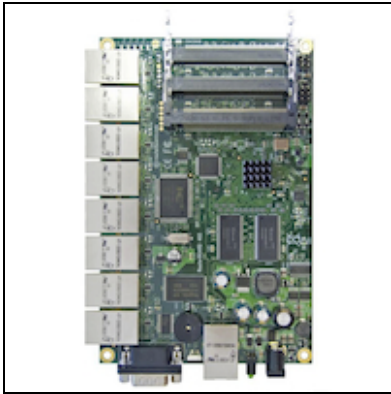

# Routerboard RB493

**Kode** : RB493  
**Kategori** : Discontinued  
**Harga** : Rp 1.941.000,00  
 Rp 1.709.000,00

**BOARD ONLY** - The RB493 has nine ethernet ports and three miniPCI slots, it also has a switch chip, so the ethernet ports of your choice can be grouped together to make it act as a switch.

## Spesifikasi RB493

Product Code	RB493
Architecture	MIPS-BE
CPU	AR7130 300MHz
Current Monitor	No
Main Storage/NAND	64MB
RAM	64MB
SFP Ports	0
LAN Ports	9
Gigabit	No
Switch Chip	1
MiniPCI	3
Integrated Wireless	No
MiniPCle	0
SIM Card Slots	No
USB	No
Memory Cards	No
Power Jack	10-28V
802.3af Support	No
POE Input	10-28V
POE Output	No
Serial Port	DB9/RS232
Voltage Monitor	No