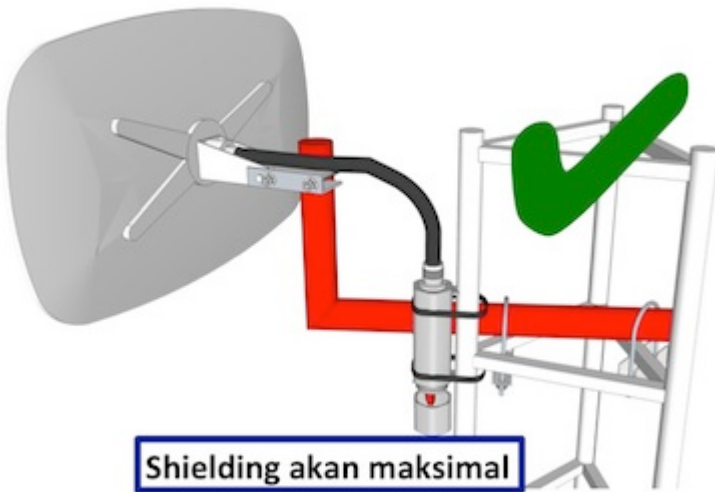

## GrooveGA 52HPacn (AP 2GHz/5Ghz)

**Kode** : RBGrooveGA-52HPacn

**Kategori** : Groove & Metal

**Harga** : Rp 1.510.000,00

The New Groove still smallest outdoor series model - a fully featured RouterBOARD powered by RouterOS. Weatherproof, durable and ready to use. It has one Gigabit Ethernet port with PoE support and a built-in 400mW 802.11a/b/g/n/ac wireless radio. With the Nv2 TDMA technology, 125Mbit aggregate throughput is possible, limited only by the ethernet port!

Penawaran Harga Spesial

08112039555

Jika Anda akan menghubungkan Groove dengan antenna menggunakan kabel jumper N-Male to N-Male, mungkin Anda juga membutuhkan [Connector N-Female to N-Female](#).

**Pemasangan Groove yang kurang tepat :**

**Pemasangan Groove yang direkomendasikan :**

**Spesifikasi RBGrooveGA-52HPacn**

Product Code	RBGrooveGA-52HPacn
Architecture	MIPS-BE
CPU	QCA9556 720MHz
Current Monitor	No
Main Storage/NAND	16MB
RAM	64MB
SFP Ports	0
LAN Ports	1
Gigabit	Yes
Switch Chip	No
MiniPCI	0
Integrated Wireless	Yes
Wireless Standarts	802.11 a/b/g/n/ac
Wireless Tx Power	26dBm
Integrated Antenna	No
MiniPCle	0
SIM Card Slots	No
USB	No
Memory Cards	No
Power Jack	No
802.3af Support	No