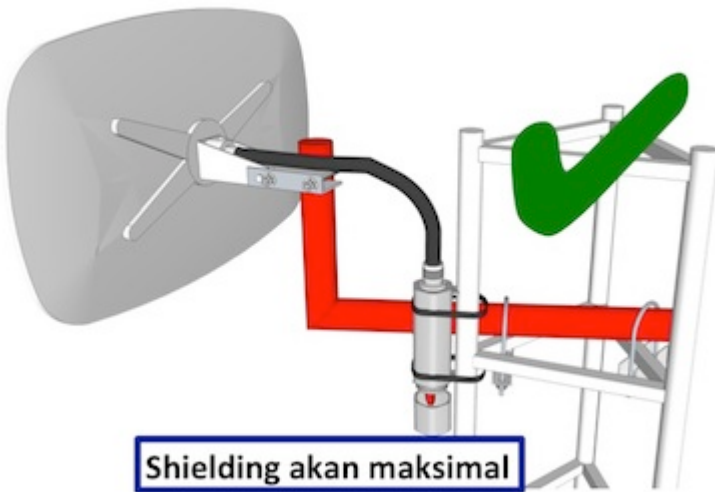

GrooveA 52 ac (RBGrooveGA-52HPacn) MIKROTIK AP 2GHz/5Ghz

Kode : RBGrooveGA-52HPacn

Kategori : Groove & Metal

Harga : Rp 1.510.000,00

Routerboard GrooveA 52 ac (RBGrooveGA-52HPacn) the New Groove still smallest outdoor series model - a fully featured RouterBOARD powered by RouterOS. Weatherproof, durable and ready to use. It has one Gigabit Ethernet port with PoE support and a built-in 400mW 802.11a/b/g/n/ac wireless radio. With the Nv2 TDMA technology, 125Mbit aggregate throughput is possible, limited only by the ethernet port!

Penawaran Harga Spesial
 08112039555

Jika Anda akan menghubungkan Groove dengan antenna menggunakan kabel jumper N-Male to N-Male, mungkin Anda juga membutuhkan [Connector N-Female to N-Female](#).

Pemasangan Groove yang kurang tepat :

Pemasangan Groove yang direkomendasikan :

| Spesifikasi RBGrooveGA-52HPacn | |
|--------------------------------|--------------------|
| Product Code | RBGrooveGA-52HPacn |
| Architecture | MIPS-BE |
| CPU | QCA9556 720MHz |
| Current Monitor | No |
| Main Storage/NAND | 16MB |
| RAM | 64MB |
| SFP Ports | 0 |
| LAN Ports | 1 |
| Gigabit | Yes |
| Switch Chip | No |
| MiniPCI | 0 |
| Integrated Wireless | Yes |
| Wireless Standarts | 802.11 a/b/g/n/ac |
| Wireless Tx Power | 26dBm |
| Integrated Antenna | No |
| MiniPCle | 0 |
| SIM Card Slots | No |