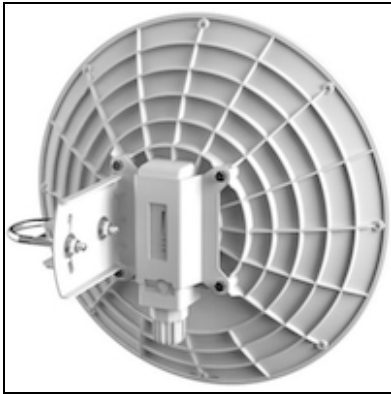

# Embedded Wireless RBDynaDishG-5HacD

**Kode** : RBDynaDishG-5HacD

**Kategori** : Discontinued

**Harga** : Rp 2.350.000,00

Produk Mikrotik variant terbaru yang menggabungkan Antenna Solid Dish Outdoor dengan RouterBoard yang memiliki banyak fitur. Mengutamakan gain antenna besar yang bisa digunakan di link wireless lebih jauh dari produk lain, siap digunakan di jaringan wireless backbone Anda. Menggunakan Standart Wireless 802.11a/n /ac.

The DynaDish 5 is a new 802.11ac outdoor device with an integrated 25dBi antenna. Compact in it's design, it is a simple and completely integrated product with everything you need to quickly install a reliable point to point link. - ideal for long distance point-to-point links - 5 GHz dual chain board integrated into 25 dBi dish antenna with 8 degree beam width - 720 Mhz CPU 300 MHz DDR2 - one Gigabit Ethernet port