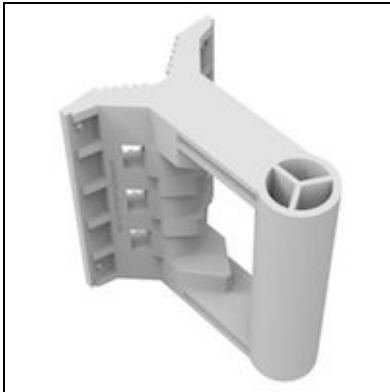

Mikrotik quickMOUNT Extra

Kode : QME

Kategori : Perlengkapan Lain

Harga : Rp 98.000,00

The quickMOUNT extra is a advanced wall mount adapter for large point to point and sector antennas.

Compatible Product : SXT series, Omnitik, 3rd party antennas that are designed to be pole mounted

You can mount it on the wall or use it as an adapter from large diameter pole to small size antenna mounting clip ensuring reliable fitment. The quickMOUNT extra gives possibility to turn antenna within 190°.

With the quickMOUNT extra is compatible with our long range heavy antennas like 30dBi parabolic dish mANT 30 or 19dBi sector mANT 19s.

** Harga, spesifikasi, dan ketersediaan bisa berubah dan tidak mengikat*