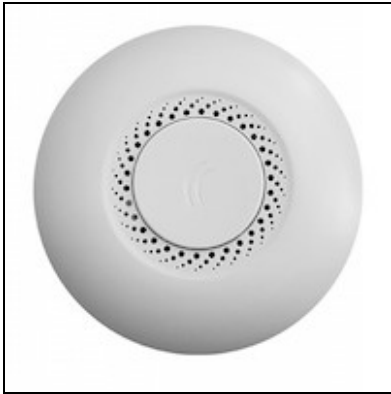

Wireless Indoor RBcAP2nD (cAP)

Kode : RBcAP2nD
Kategori : mAP & cAP & LtAP
Harga : Rp 635.000,00
Rp 755.000,00

RBcAP2nD adalah type pengganti dari RBcAP2n merupakan solusi Wireless AP untuk Jaringan Hotspot. Memiliki 1 buah port ethernet, 1 buah access point embedded 2,4 GHz, antenna mimo 2 x 2dbi. Sudah termasuk power adaptor. Desain Pemasangan Access Point di langit-langit.

Penawaran Harga Spesial

 08112039555

Feature :

- Ceiling Mount Design
- Support PoE 802.3at TypeB
- High-Gain Ceiling Antenna

Spesifikasi RBcAP2nD

Product Code	RBcAP2nD
Architecture	MIPS-BE
CPU	QCA9533 650MHz
Current Monitor	no
Main Storage/NAND	16MB
RAM	64MB
SFP Ports	0
LAN Ports	1
Gigabit	No
Switch Chip	0
MiniPCI	0

Integrated Wireless	1
Wireless Standarts	802.11 b/g/n
Wireless Tx Power	17dbm
Integrated Antenna	Yes
Antenna Gain	2 x 2dBi
MiniPCle	0
SIM Card Slots	No
USB	0
Power on USB	No
Memory Cards	No
Power Jack	0
802.3af Support	Yes, TypeB (Power Pin: 4,5+/7,8-)
POE Input	Yes
POE Output	No
Serial Port	No
Voltage Monitor	No
Temperature Sensor	No
Dimentions	185 x 185 x 31mm
Operating System	RouterOS
Temperature Range	-10C to +70C
RouterOS License	Level4