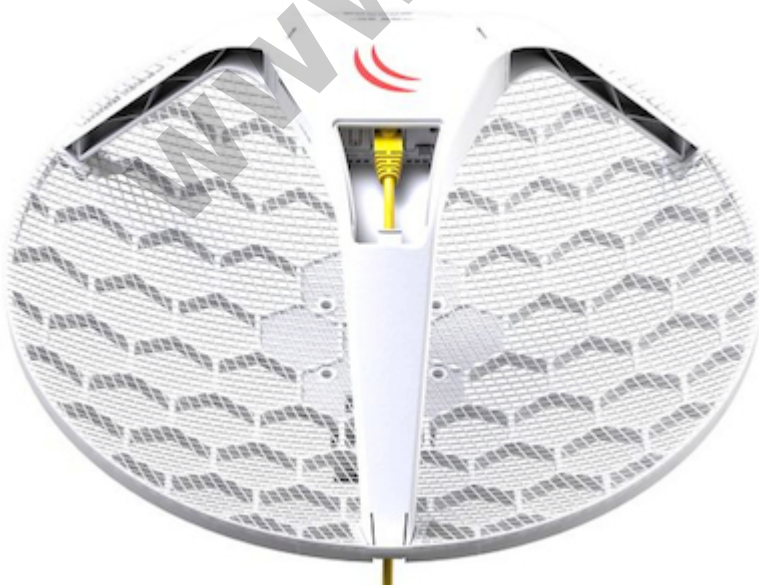

Embedded Wireless LHG XL HP5

Kode : RBLHG-5HPnD-XL

Brand : Mikrotik

Jenis : Wireless Outdoor

Harga : Rp 1.380.000,00

Rp 1.650.000,00

Produk Mikrotik variant terbaru yang menggabungkan Antenna Grid Outdoor gain besar dengan RouterBoard yang memiliki banyak fitur. Mengutamakan gain antenna besar yang bisa digunakan di link wireless lebih jauh dari produk lain, siap digunakan di jaringan wireless backbone Anda.

The Light Head Grid (LHG) is a compact and light wireless device with an integrated dual polarization grid antenna at a revolutionary price. It is perfect for point to point links or for use as a CPE at longer distances. Several models are available with standard power, high power and even the XL with a higher gain and larger grid.

The grid design ensures protection against wind, and the fact that the antenna element is built into the wireless unit means no loss on cables.

Antenna Specification :

Operating frequency : 5150 - 5875 MHz
 Antenna gain : 27 +/- 0.5 dBi
 Antenna beam width : 6.4°
 Cross polar : 15 dBi
 Port to port isolation : 23 dB
 Front to back ratio : 25 dB

Detail Barang:

- Routerboard RBLHG-5HPnD-XL dengan outdoor Grid Antenna 5Ghz 27dbi
- 1 port ethernet (1 untuk PoE)
- 24V 0.38 A Power adapter
- Power over Ethernet Injector
- 2 pcs metal ring
- K-LHG kit