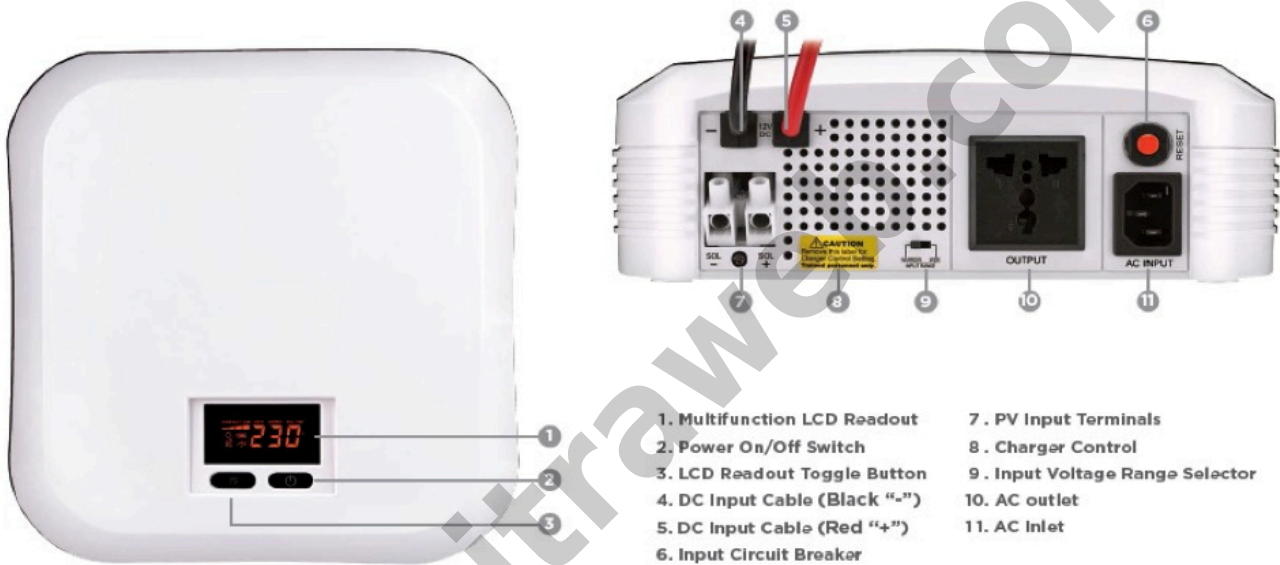

Solar Home Inverter INV-S2200PV

Kode : INV-S2200PV

Brand : Maruson

Jenis : Power Inverter

Harga : Rp 2.100.000,00

INV-S2200PV adalah produk solar home inverter yang bisa menjadi solusi untuk kebutuhan energi alternative di rumah Anda. Produk Inverter ini memiliki kapasitas 2200VA/1320Watt yang juga dilengkapi dengan solar charger 40A bertipe PWM.

*tidak termasuk battery

****Gunakan battery yang dirancang untuk SHS (Solar Home System) / Deep-cycle VRLA**

Penawaran Harga Spesial

 **08112039555**

Features :

- 2.2KVA simulated sine wave inverter
- Selectable input voltage range for home appliances and personal computers
- Built-in internal 40A PWM solar charge controller
- Desktop and wall-mountable design
- Generators & computer-related devices compatible
- Configurable AC / Solar input priority
- Overload and short circuit protection
- Cold start function

Battery Recommendation :

- Solar Home System Battery
- Deep Cycle VRLA Battery
- VRLA Gel / AGM Battery

Specification :

Model	INV-S2200PV
Capacity	2200VA / 1320 Watt
INPUT	
Voltage	220 / 230 / 240 VAC
Voltage Range	170 ~ 280 VAC (narrow mode)
	90 ~ 280 VAC (wide mode)
Freq	50 / 60 Hz (auto sensing)

OUTPUT	
Voltage	220 / 230 / 240 VAC
Transfer Time	15 ~ 20ms
Waveform	Simulated sine wave
BATTERY	(Not Included)
Battery Voltage	24 VDC
Charging Voltage	27.4 VDC
Max. AC Charge Current	10A
SOLAR CHARGER	
Max PV Input Power	1000 W
Max PV Input Voltage	55 VDC
Max Solar Charging Current	40 A
PROTECTION	
Full Protection	Overload and short circuit protection
INDICATOR	
Display	LCD
Alarm	Battery mode, Low battery, Overload, Fault
PHYSICAL	
Dimension (DxWxH) mm	265 x 260 x 90
Net Weight kg	2.32