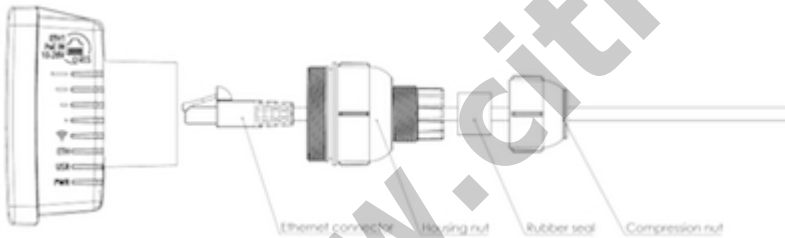

## Embedded Wireless RBLDFG-5acD

**Kode** : RBLDFG-5acD

**Brand** : Discontinued

**Jenis** : Discontinued

**Harga** : Rp 970.000,00

RBLDFG-5acD adalah salah satu produk Mikrotik RouterBoard yang cukup unik. Termasuk di varian wireless outdoor embeded yang menggunakan standart 5Ghz 802.11a/n/ac dan memiliki antena internal 9dbi. Keunikannya ada di bentuknya yang tidak hanya kecil tetapi juga spesial yang bisa dipasangkan pada antenna parabola. Jika dipasangkan pada antenna parabola, secara teoritis bisa meningkatkan gain perangkat ini hingga ~30db (tergantung jenis antenna parabola yang digunakan).

Penawaran Harga Spesial

08112039555

The LDF (Lite Dish Feed) is an outdoor wireless system with a built in antenna, meant to be installed on satellite offset dish antennas. The dish will act as a reflector, amplifying the signal.

This means you can use any available satellite TV dish with an offset mount to quickly deploy powerful long range wireless links. The offset mount is universal at 40mm diameter, and the LDF can easily be placed inside it. Since the LDF itself is a tiny little package, it makes shipping and deployment simple and low cost.

Using a dish of up to 100cm in diameter, it is possible to obtain antenna amplification of up to 33dBi. The device comes preinstalled with RouterOS and is ready to use.

**Assembly :**

**Detail Barang:**