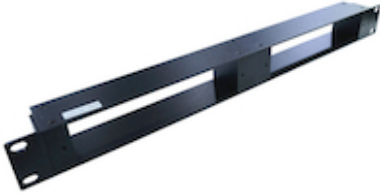

## CWDM 1U bracket

**Kode** : CWDM-1U

**Brand** : Mikrobits

**Jenis** : WDM System

**Harga** : Rp 355.000,00

1U Chassis bracket that can hold two units of CWDM-4CH-20 / CWDM-8CH-20 / DWDM-8CH-100

Penawaran Harga Spesial