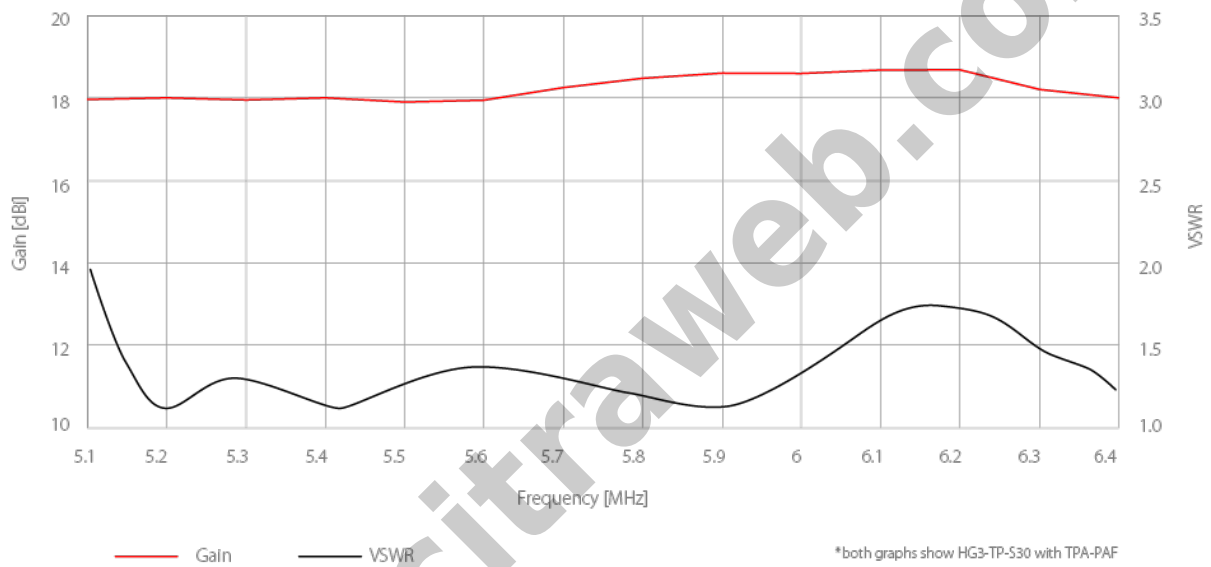

Market Leading Performance

TwistPort™ Adaptors cover an ultra-wideband spectrum of 5180-6400 MHz and perform with superb efficiency with very well managed VSWR.

Easy Installation

We are the Champions of Easy. Check out yourself:

Antenna Connection	TwistPort - Quick Locking Waveguide Port
Radio Connection	2x Slide-On RP-SMA and 1x SMA for GPS
Materials	Insert - Aluminium Alloy
	Adapter - UV stabilized and weather resistant ABS plastic
Flame Rating	UL 94 HB
Temperature	-40°C to +60°C (-40°F to +140°F)
Wind Survival	160 km/h
Weight	0.34 Kg / 0.75 lbs - single unit