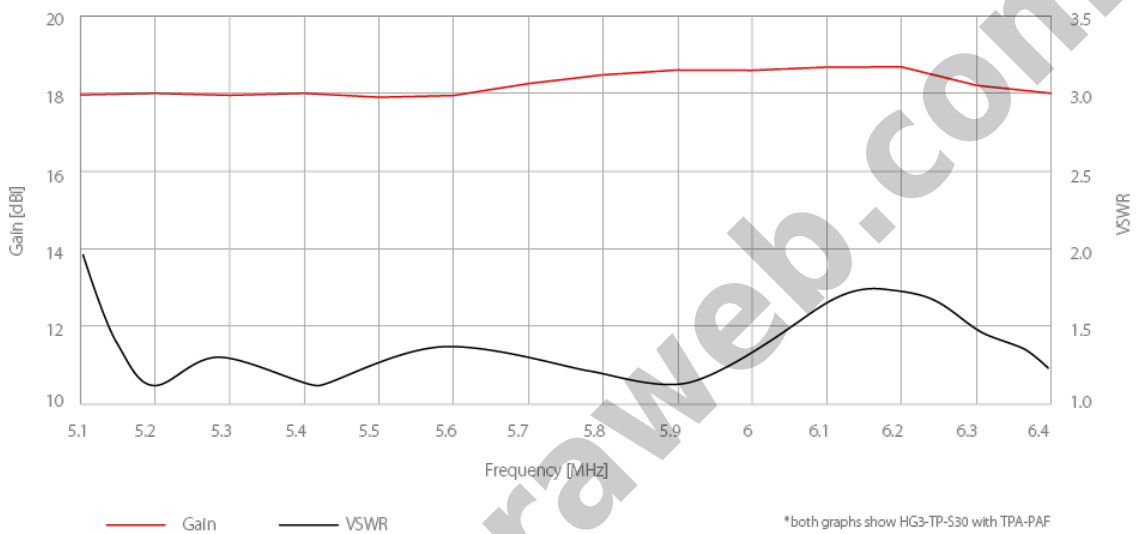

Market Leading Performance

TwistPort™ Adaptors cover an ultra-wideband spectrum of 5180-6400 MHz and perform with superb efficiency with very well managed VSWR.

Easy Installation

We are the Champions of Easy. Check out yourself:

Antenna Connection	TwistPort - Quick Locking Waveguide Port
Radio Connection	2x Slide-On RP-SMA and 1x SMA for GPS
Materials	Insert - Aluminium Alloy
	Adapter - UV stabilized and weather resistant ABS plastic
Flame Rating	UL 94 HB
Temperature	-40°C to +60°C (-40°F to +140°F)
Wind Survival	160 km/h
Weight	0.34 Kg / 0.75 lbs - single unit
	0.52 Kg / 1.14 lbs - single unit incl. package
	11.2 Kg / 24.7 lbs - carton (20 units)
Single Unit	Retail Box: 20.4 × 13.7 × 10.2 cm
Frequency Range	5180 - 6400 MHz
Polarization	Dual Linear H + V