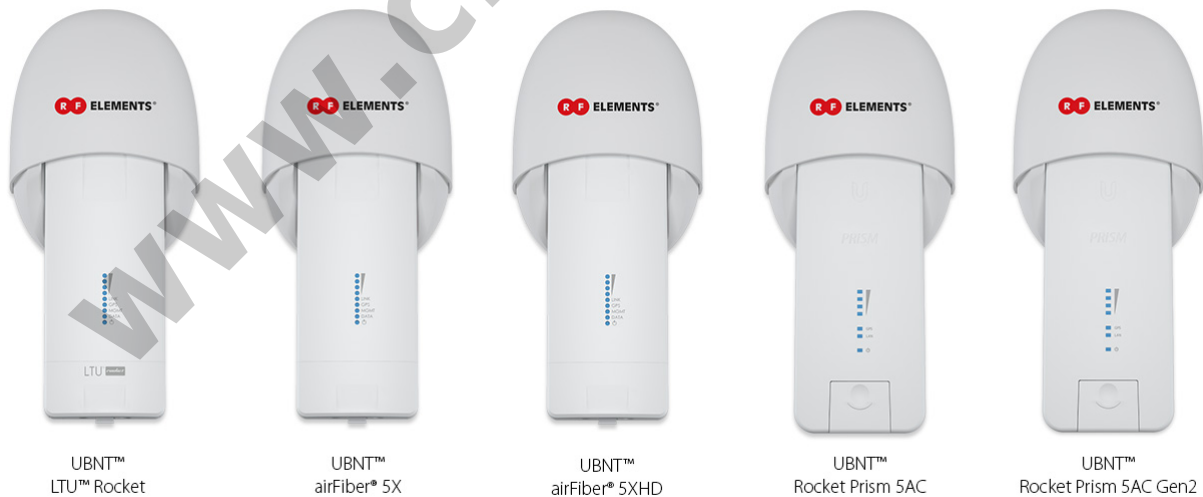

GPS Antenna Integration

TP-A PAF contains well protected space for GPS antenna that comes with UBNT® radios. After integration, GPS antenna and antenna cable are covered and well protected. No more issues with antenna attachment or with troubleshooting damaged GPS antennas.