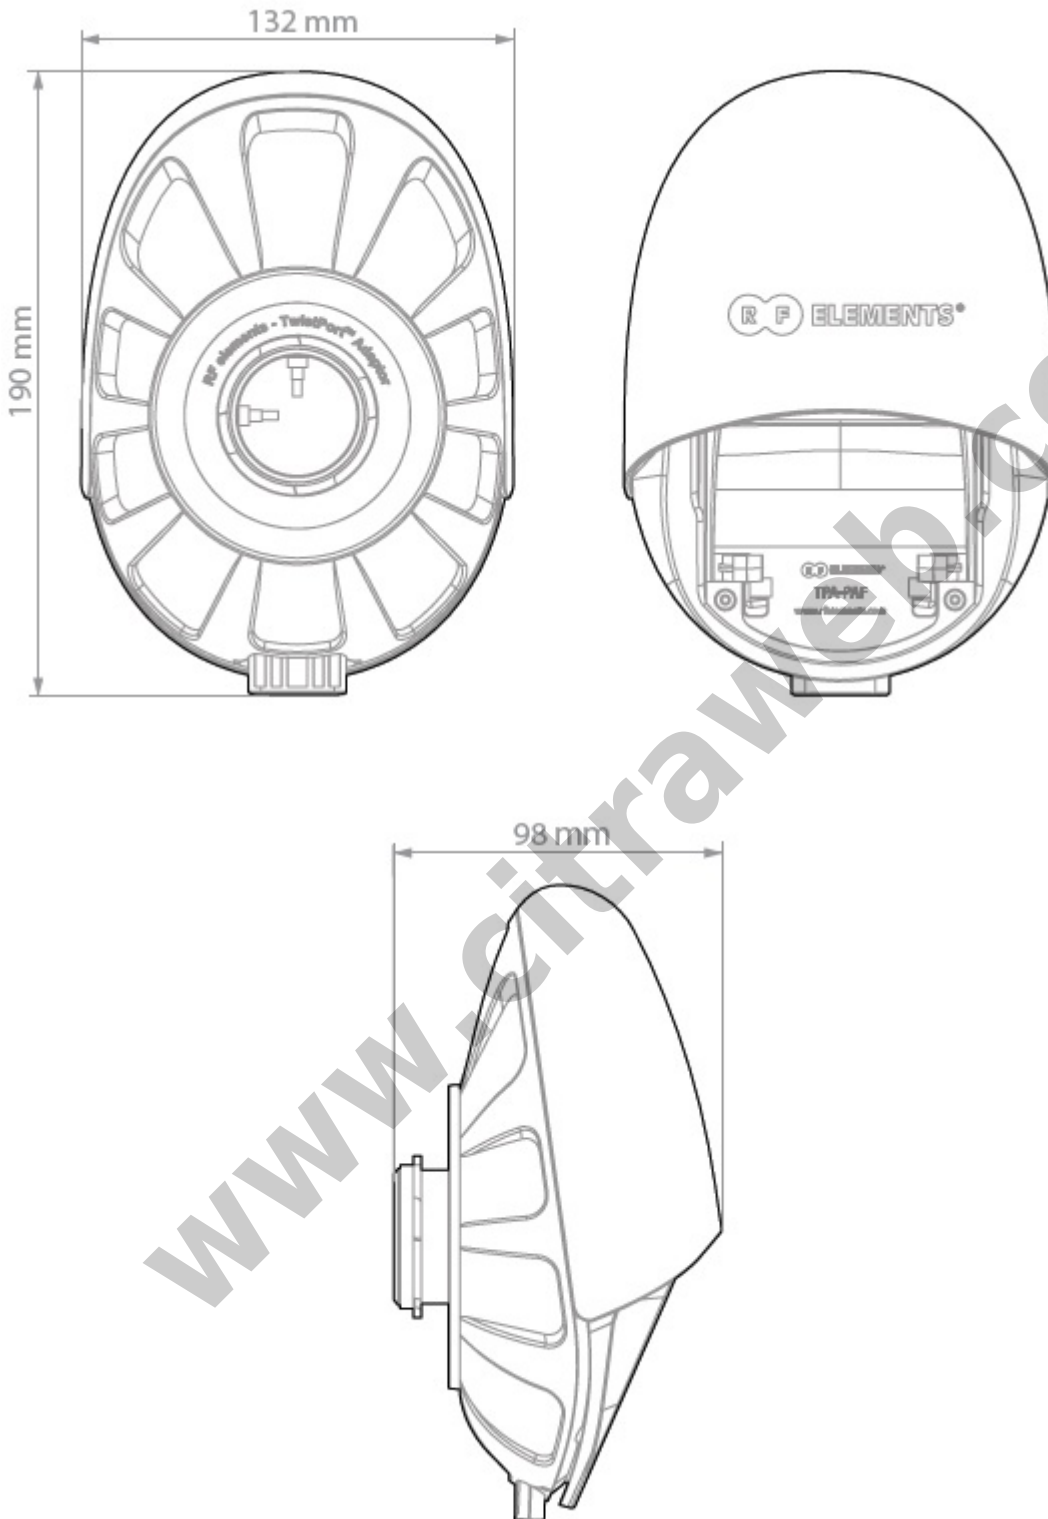

[Download DataSheet](#)