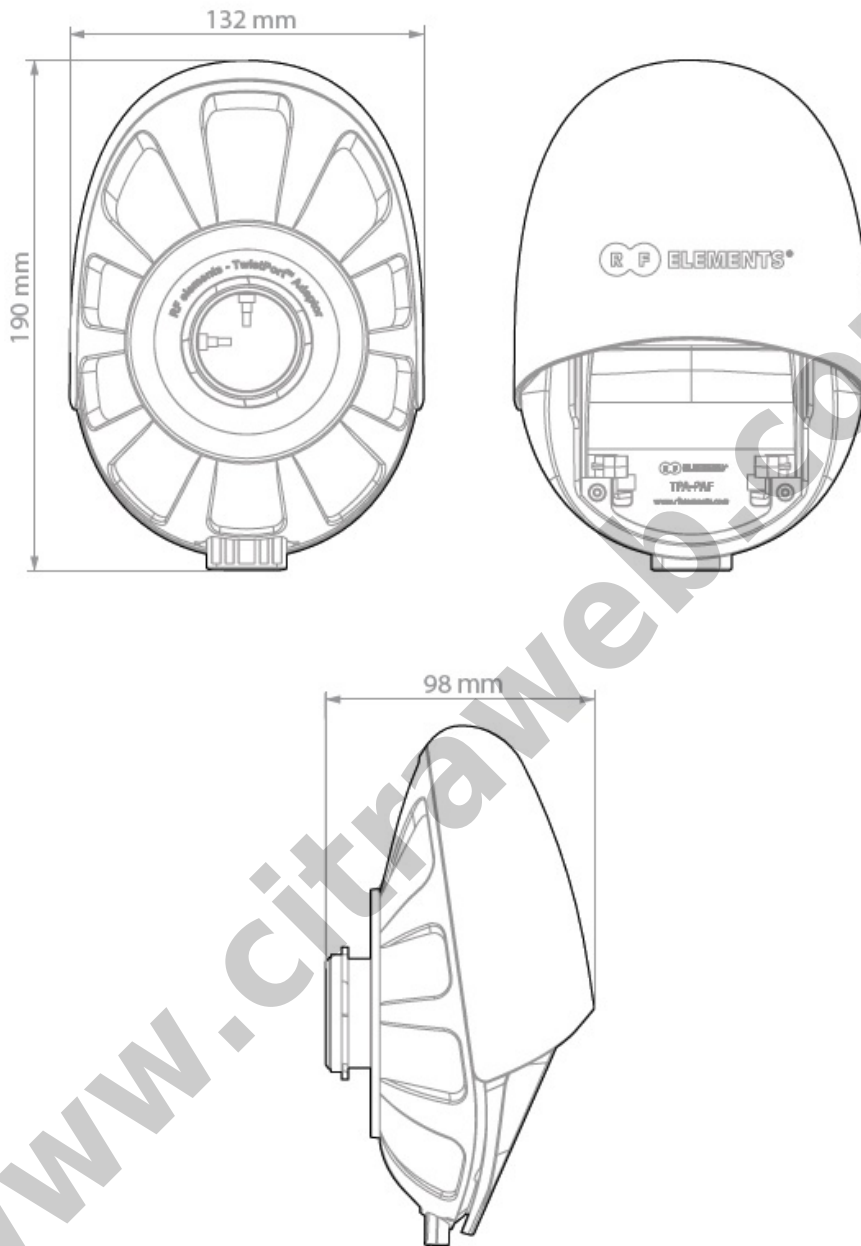

[Download DataSheet](#)

[Download UsersGuide](#)