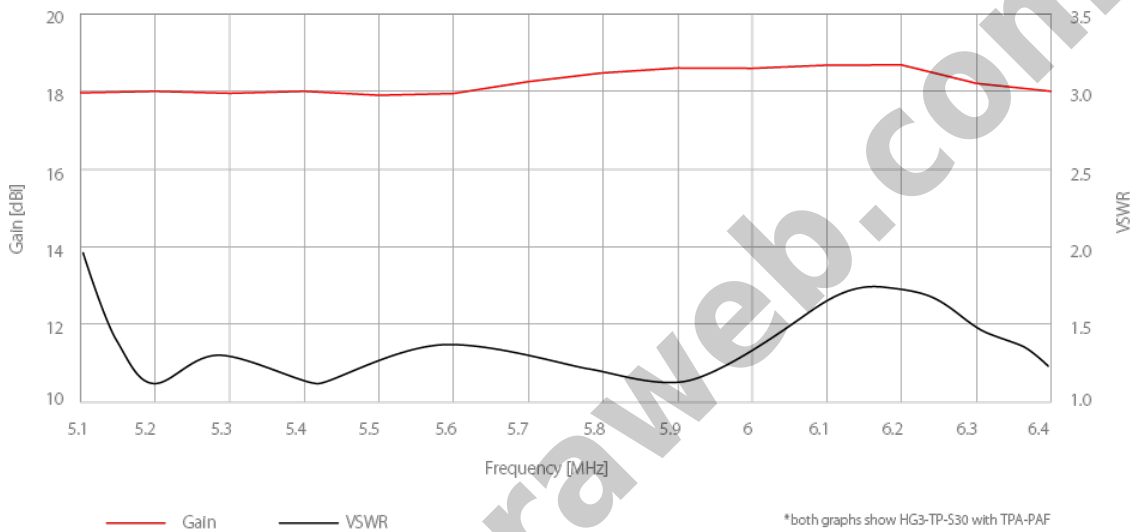

Market Leading Performance

TwistPort™ Adaptors cover an ultra-wideband spectrum of 5180-6400 MHz and perform with superb efficiency with very well managed VSWR.

Easy Installation

We are the Champions of Easy. Check out yourself:

Antenna Connection	TwistPort - Quick Locking Waveguide Port
Radio Connection	2x Slide-On RP-SMA and 1x SMA for GPS
Materials	Insert - Aluminium Alloy
	Adapter - UV stabilized and weather resistant ABS plastic
Flame Rating	UL 94 HB
Temperature	-40°C to +60°C (-40°F to +140°F)
Wind Survival	160 km/h
Weight	0.34 Kg / 0.75 lbs - single unit
	0.52 Kg / 1.14 lbs - single unit incl. package
	11.2 Kg / 24.7 lbs - carton (20 units)
Single Unit	Retail Box: 20.4 × 13.7 × 10.2 cm
Frequency Range	5180 - 6400 MHz
Polarization	Dual Linear H + V