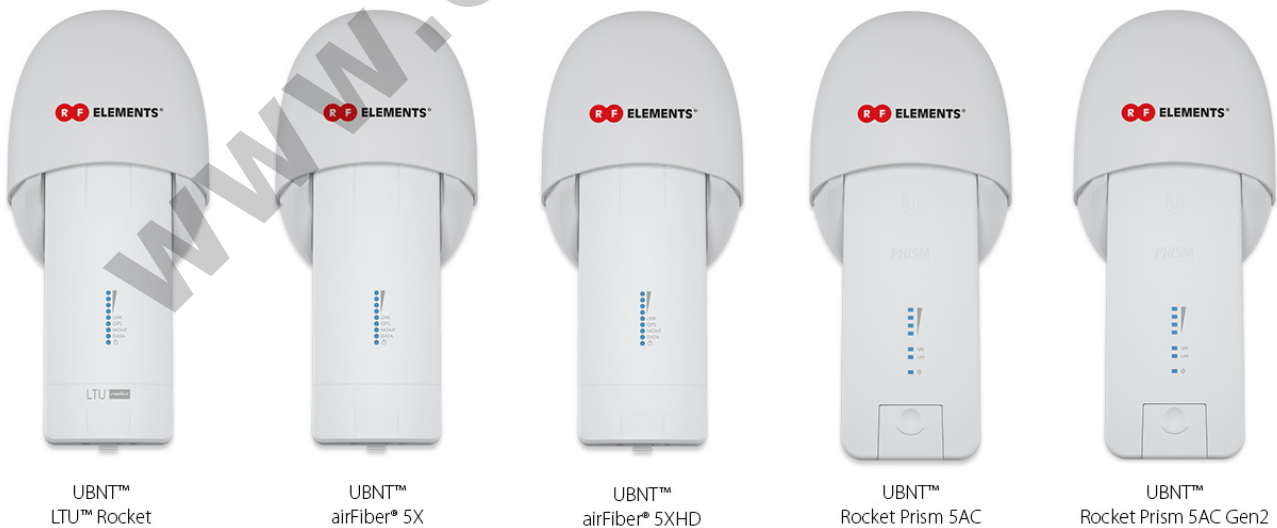

GPS Antenna Integration

TP-A PAF contains well protected space for GPS antenna that comes with UBNT® radios. After integration, GPS antenna and antenna cable are covered and well protected. No more issues with antenna attachment or with troubleshooting damaged GPS antennas.