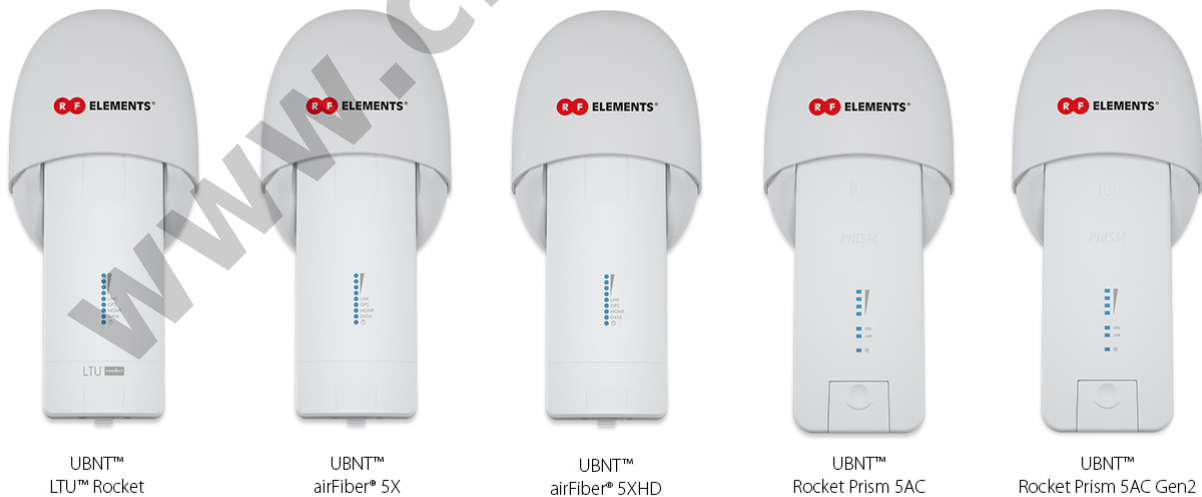

GPS Antenna Integration

TP-A PAF contains well protected space for GPS antenna that comes with UBNT® radios. After integration, GPS antenna and antenna cable are covered and well protected. No more issues with antenna attachment or with troubleshooting damaged GPS antennas.