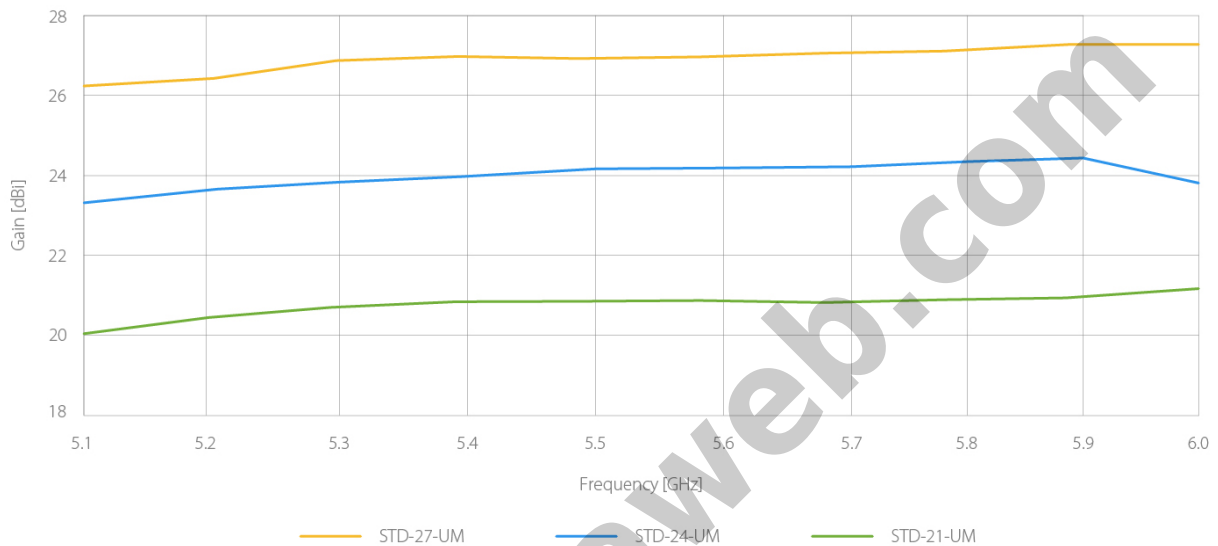

Balanced Gain for Both Polarizations

StarterDish™ UM antennas provide stable gain performance over the whole working frequency band and both polarizations. Stable gain results in dependable field performance when changing radio channels.

Flexible Radio Connectivity

The StarterDish™ UM antennas provide waveguide connection to Ubiquiti Networks waveguide connector and Mimoso waveguide connector straight out of the box. Separately sold StarterAdapter™ enables connectivity with any radio with coaxial interface. This adapter provides a pair of RP-SMA connectors and is not part of the StarterDish™ UM package.

Slick Pole Mount

StarterDish™ antennas come with integrated pole mount. It is simple, slick, and light weight. The range of pole diameters it supports is from 20 to 55 mm (the upper part of pole diameter range is recommended for the best results).

Light Weight

StarterDish™ antennas are very light. Low weight provides multiple benefits when installing CPEs in environment with few mounting options. Low weight is also a big plus for field technicians and installation teams.