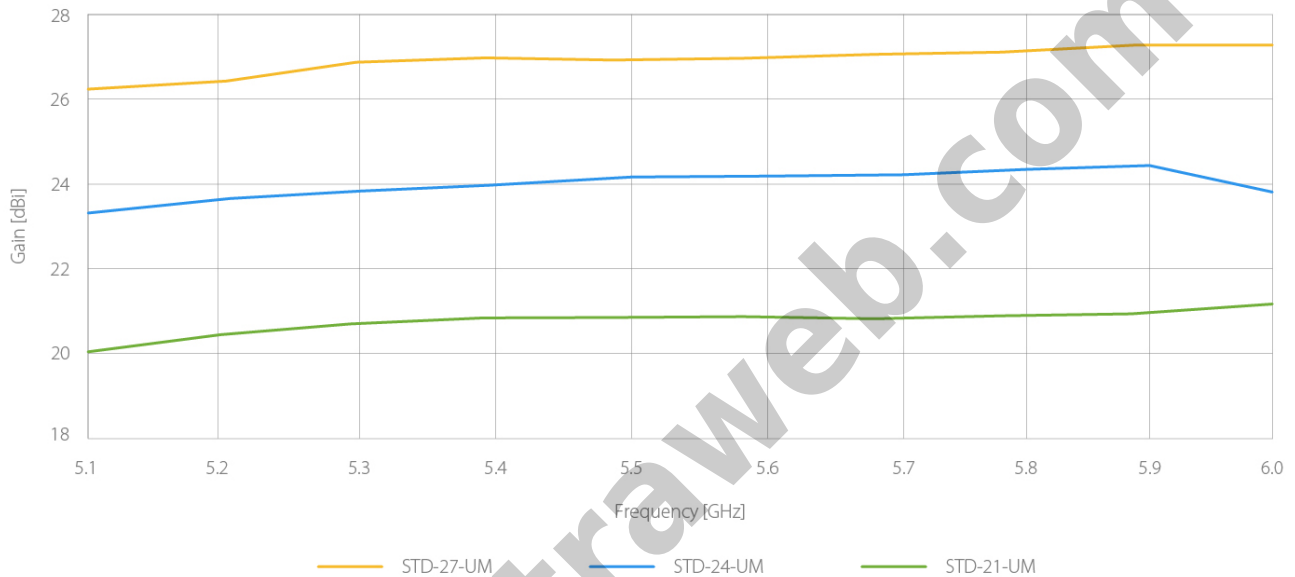

Balanced Gain for Both Polarizations

StarterDish™ UM antennas provide stable gain performance over the whole working frequency band and both polarizations. Stable gain results in dependable field performance when changing radio channels.

Flexible Radio Connectivity

The StarterDish™ UM antennas provide waveguide connection to Ubiquiti Networks waveguide connector and Mimoso waveguide connector straight out of the box. Separately sold StarterAdapter™ enables connectivity with any radio with coaxial interface. This adapter provides a pair of RP-SMA connectors and is not part of the StarterDish™ UM package.

Slick Pole Mount

StarterDish™ antennas come with integrated pole mount. It is simple, slick, and light weight. The range of pole diameters it supports is from 20 to 55 mm (the upper part of pole diameter range is recommended for the best results).

Light Weight