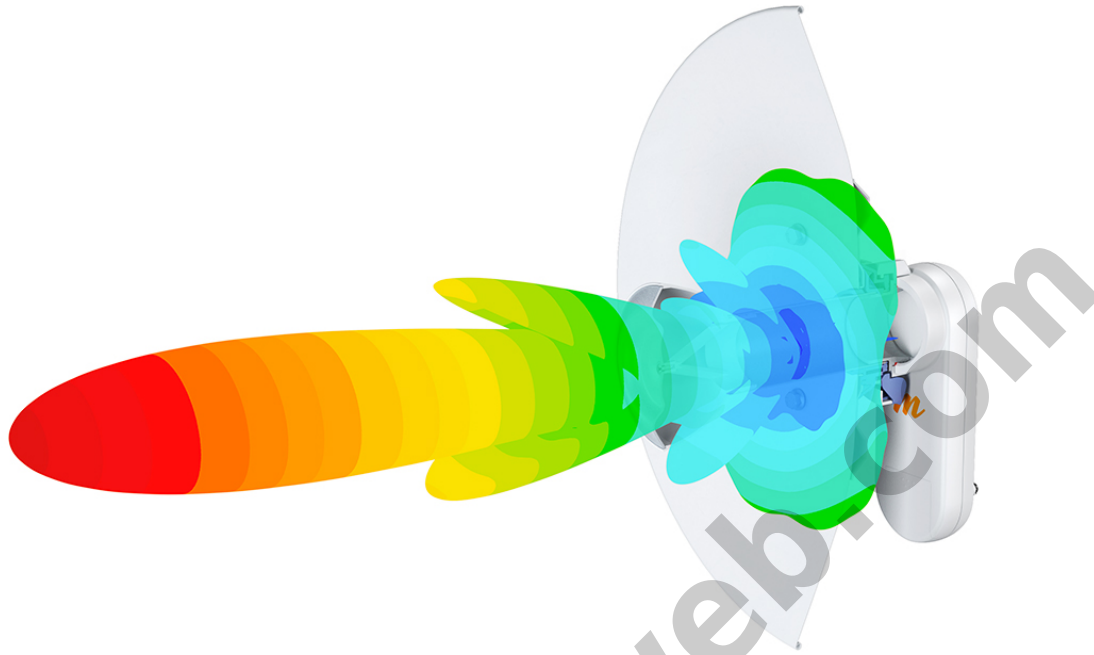

Penawaran Harga Spesial

 08112039555

Versatile CPE Antennas

StarterDish™ UM are parabolic dish antennas with high directivity designed for CPE deployment scenarios. The StarterDish™ UM is a convenient and affordable antenna series providing wide range of footprint, gain, and connectivity options.

Beam Performance

StarterDish™ UM antennas are designed for the best possible performance having minimized side lobes, enabling their deployment as CPE antennas in high interference environment.

Balanced Gain for Both Polarizations