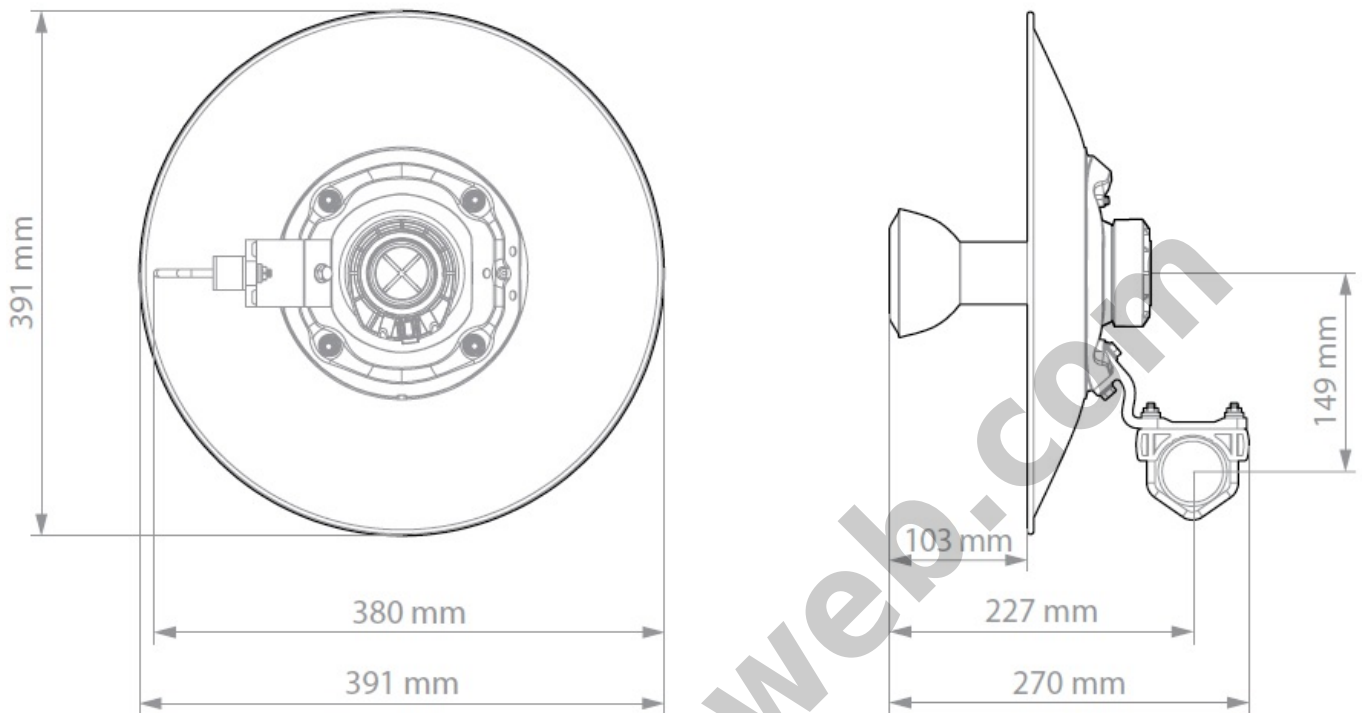

[Download DataSheet](#)

[Download UserGuide](#)

* Harga, spesifikasi, dan ketersediaan bisa berubah dan tidak mengikat

URL : <https://www.citraweb.com/produk/903/>

Informasi lebih lanjut, pemesanan dan pembelian, hubungi: 0274-554444 atau email sales@citraweb.com