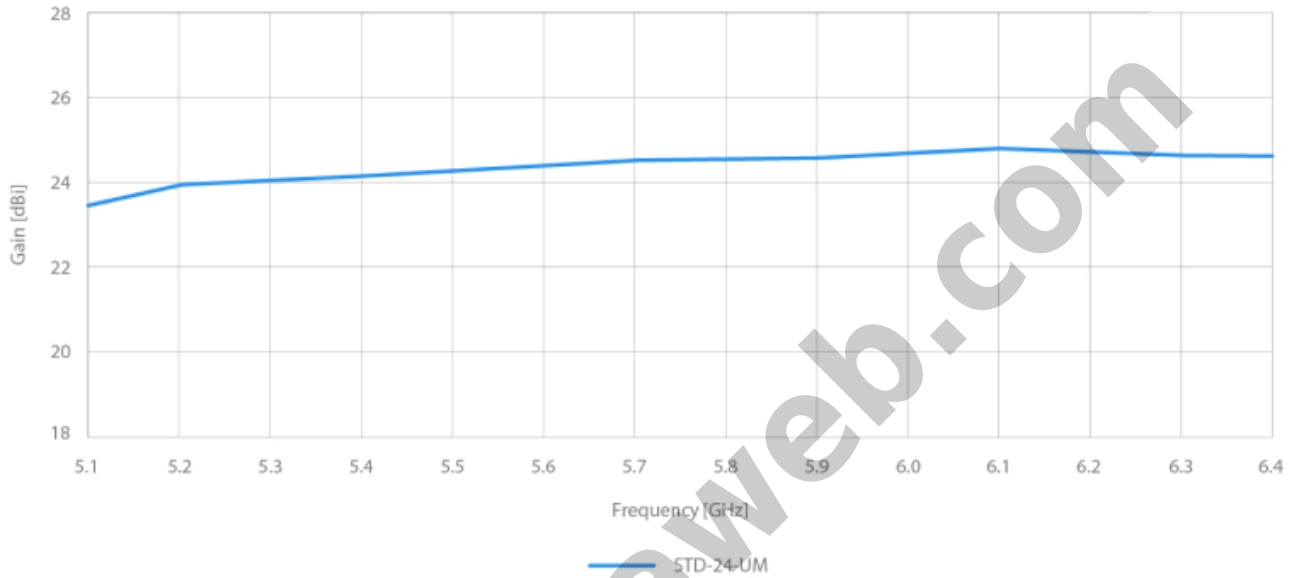

Gain Seimbang untuk Kedua Polarisasi

Antena **StarterDish UM** memberikan kinerja gain yang stabil di seluruh rentang frekuensi kerja dan pada kedua polarisasi. Gain yang stabil menghasilkan performa lapangan yang andal saat terjadi perubahan kanal radio.

Konektivitas Radio yang Fleksibel

Antena **StarterDish UM** menyediakan koneksi waveguide langsung ke konektor waveguide Ubiquiti Networks dan Mimoso.

StarterAdapter, yang dijual terpisah, memungkinkan konektivitas dengan perangkat radio apa pun yang menggunakan antarmuka koaksial. Adapter ini dilengkapi dengan sepasang konektor RP-SMA dan tidak termasuk dalam paket **StarterDish UM**.