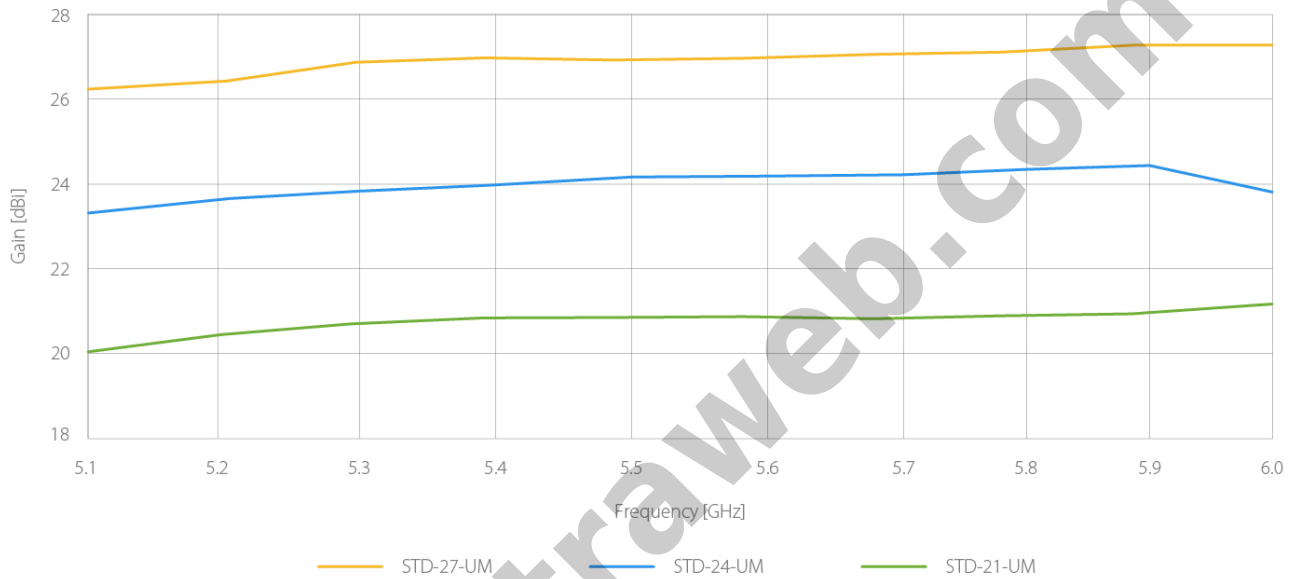

Balanced Gain for Both Polarizations

StarterDish™ UM antennas provide stable gain performance over the whole working frequency band and both polarizations. Stable gain results in dependable field performance when changing radio channels.

Flexible Radio Connectivity

The StarterDish™ UM antennas provide waveguide connection to Ubiquiti Networks waveguide connector and Mimoso waveguide connector straight out of the box. Separately sold StarterAdapter™ enables connectivity with any radio with coaxial interface. This adapter provides a pair of RP-SMA connectors and is not part of the StarterDish™ UM package.

Slick Pole Mount

StarterDish™ antennas come with integrated pole mount. It is simple, slick, and light weight. The range of pole diameters it supports is from 20 to 55 mm (the upper part of pole diameter range is recommended for the best results).

Light Weight