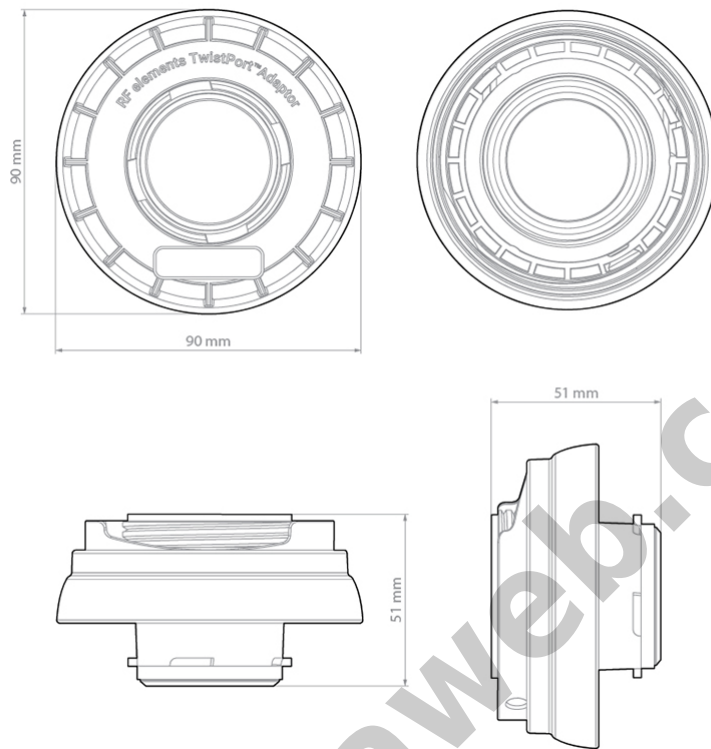

TwistPort Adaptor for Mimosa WG

Kode : TPA-AMU

Kategori : RF elements

Harga : Rp 430.000,00
Rp 550.000,00

The TwistPort Adaptor for Mimosa WG makes the radio compatible with all TwistPort Antennas. TwistPort Adaptors are equipped with our original quick-locking waveguide port. With the Mimosa WG TwistPort Adaptor, you can easily switch between H/V and dual slant polarization setup.

www.citraweb.com

www.citraweb.com

www.citraweb.com

Antenna Connection	TwistPort - Quick Locking Waveguide Port
Materials	Insert - Aluminium Alloy
	Adaptor - UV stabilized and weather resistant ABS plastic
Flame Rating	UL 94 HB
Temperature	-40°C to +60°C (-40°F to +140°F)
Wind Survival	160 km/h
Weight	0.15 Kg / 0.3 lbs - single unit
	0.18 Kg / 0.4 lbs - single unit incl. package
	19.2 Kg / 42 lbs - carton (100 units)
Single Unit	Retail Box: 109 × 98 × 54 mm
COMPATIBLE WIRELESS PLATFORMS	
RF elements	any TwistPort Antenna
Mimosa Networks	C5x, B5x