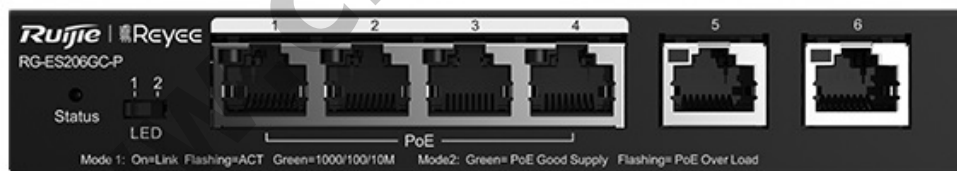

# RG-ES206GC-P 6-Port Gigabit Smart Cloud Managed PoE Switch

**Kode** : RG-ES206GC-P

**Brand** : Discontinued

**Jenis** : Discontinued

**Harga** : Rp 688.000,00

RG-ES206GC-P with 6-Port Gigabit Smart Cloud Managed PoE Switch. Enterprise, Hospitality, Factory, Education, Retails, Surveillance, etc.

**Produk ini merupakan produk Fix Price. Pembelian produk tidak dapat menggunakan diskon apapun.**

Penawaran Harga Spesial

 **08112039555**

- 6-Port gigabit cloud managed switch with 4 PoE+ ports
- Cost-Effective Smart Cloud Managed Switches
- IP Camera Recognition, Unique Value for CCTV Network
- Automatic Loop Prevention Ensures Service Continuity
- Lifetime management on Ruijie Cloud at anytime anywhere

## Specification

<b>Model</b>	RG-ES206GC-P
<b>Ports</b>	6 x 10/100/1000Base-T, 4 x PoE+ ports
<b>Switching capacity</b>	12 Gbps

MAC address table	2000
Fan	Fanless
Dimensions (W x D x H)	148 mm x 78 mm x 26 mm
MTBF	> 200,000
PoE	54W, IEEE 802.3at / IEEE 802.3af
Max. PoE budget	54W
Forwarding rate	7.44 Mpps
Maximum VLAN	16
Port surge	4 kV
Power consumption	≤ 60W
Power supply	54V DC adapter, 1.1A
Operating temperature	0°C to 40°C
Operating humidity	10% to 90% RH