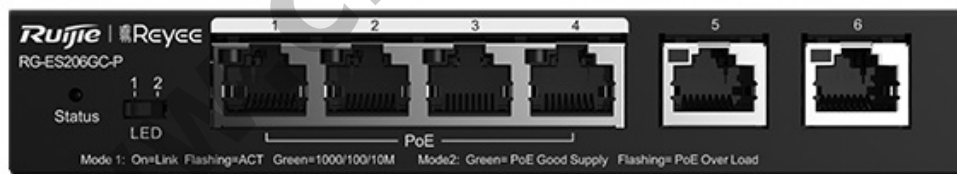

# RG-ES206GC-P 6-Port Gigabit Smart Cloud Managed PoE Switch

**Kode** : RG-ES206GC-P  
**Kategori** : Ruijie & Reyee Switch  
**Harga** : Rp 688.000,00

RG-ES206GC-P with 6-Port Gigabit Smart Cloud Managed PoE Switch. Enterprise, Hospitality, Factory, Education, Retails, Surveillance, etc.

**Produk ini merupakan produk Fix Price. Pembelian produk tidak dapat menggunakan diskon apapun.**

Penawaran Harga Spesial

 **08112039555**

- 6-Port gigabit cloud managed switch with 4 PoE+ ports
- Cost-Effective Smart Cloud Managed Switches
- IP Camera Recognition, Unique Value for CCTV Network
- Automatic Loop Prevention Ensures Service Continuity
- Lifetime management on Ruijie Cloud at anytime anywhere

## Specification

<b>Model</b>	RG-ES206GC-P
<b>Ports</b>	6 x 10/100/1000Base-T, 4 x PoE+ ports
<b>Switching capacity</b>	12 Gbps
<b>MAC address table</b>	2000
<b>Fan</b>	Fanless

<b>Dimensions (W x D x H)</b>	148 mm x 78 mm x 26 mm
<b>MTBF</b>	> 200,000
<b>PoE</b>	54W, IEEE 802.3at / IEEE 802.3af
<b>Max. PoE budget</b>	54W
<b>Forwarding rate</b>	7.44 Mpps
<b>Maximum VLAN</b>	16
<b>Port surge</b>	4 kV
<b>Power consumption</b>	≤ 60W
<b>Power supply</b>	54V DC adapter, 1.1A
<b>Operating temperature</b>	0°C to 40°C
<b>Operating humidity</b>	10% to 90% RH