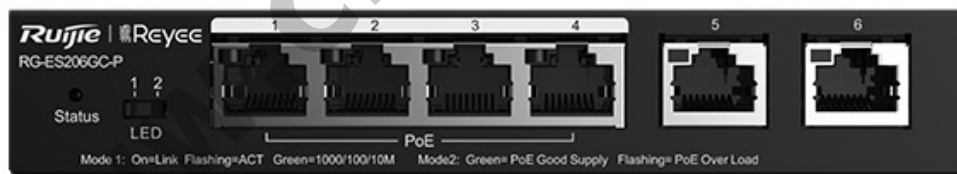

# RG-ES206GC-P 6-Port Gigabit Smart Cloud Managed PoE Switch

**Kode** : RG-ES206GC-P

**Kategori** : Discontinued

**Harga** : Rp 688.000,00

RG-ES206GC-P with 6-Port Gigabit Smart Cloud Managed PoE Switch. Enterprise, Hospitality, Factory, Education, Retails, Surveillance, etc.

**Produk ini merupakan produk Fix Price. Pembelian produk tidak dapat menggunakan diskon apapun.**

Penawaran Harga Spesial

 08112039555

- 6-Port gigabit cloud managed switch with 4 PoE+ ports
- Cost-Effective Smart Cloud Managed Switches
- IP Camera Recognition, Unique Value for CCTV Network
- Automatic Loop Prevention Ensures Service Continuity
- Lifetime management on Ruijie Cloud at anytime anywhere

## Specification

<b>Model</b>	RG-ES206GC-P
<b>Ports</b>	6 x 10/100/1000Base-T, 4 x PoE+ ports
<b>Switching capacity</b>	12 Gbps
<b>MAC address table</b>	2000
<b>Fan</b>	Fanless

<b>Dimensions (W x D x H)</b>	148 mm x 78 mm x 26 mm
<b>MTBF</b>	> 200,000
<b>PoE</b>	54W, IEEE 802.3at / IEEE 802.3af
<b>Max. PoE budget</b>	54W
<b>Forwarding rate</b>	7.44 Mpps
<b>Maximum VLAN</b>	16
<b>Port surge</b>	4 kV
<b>Power consumption</b>	≤ 60W
<b>Power supply</b>	54V DC adapter, 1.1A
<b>Operating temperature</b>	0°C to 40°C
<b>Operating humidity</b>	10% to 90% RH