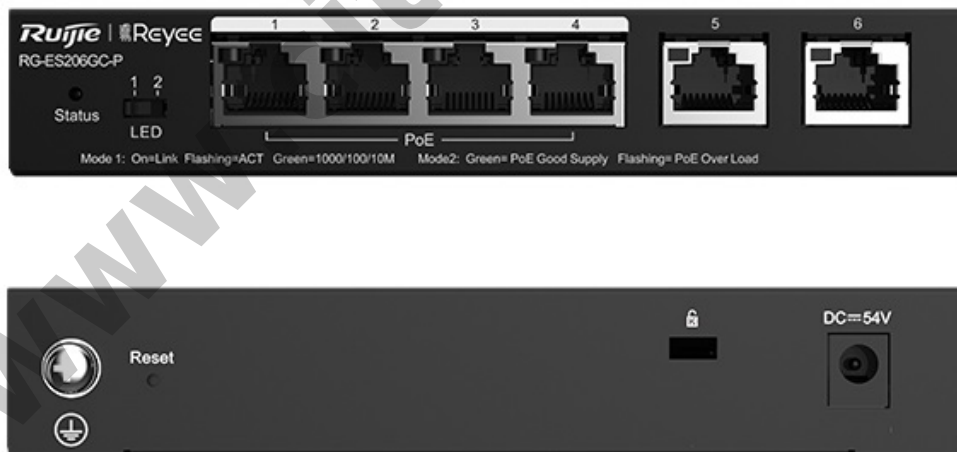

RG-ES206GC-P 6-Port Gigabit Smart Cloud Managed PoE Switch

Kode : RG-ES206GC-P

Kategori : Ruijie

Harga : Rp 753.000,00

RG-ES206GC-P with 6-Port Gigabit Smart Cloud Managed PoE Switch. Enterprise, Hospitality, Factory, Education, Retailers, Surveillance, etc.

Produk ini merupakan produk Fix Price. Pembelian produk tidak dapat menggunakan diskon apapun.

- 6-Port gigabit cloud managed switch with 4 PoE+ ports
- Cost-Effective Smart Cloud Managed Switches
- IP Camera Recognition, Unique Value for CCTV Network
- Automatic Loop Prevention Ensures Service Continuity
- Lifetime management on Ruijie Cloud at anytime anywhere

Specification

Model	RG-ES206GC-P
Ports	6 x 10/100/1000Base-T, 4 x PoE+ ports
Switching capacity	12 Gbps
MAC address table	2000
Fan	Fanless
Dimensions (W x D x H)	148 mm x 78 mm x 26 mm
MTBF	> 200,000

PoE	54W, IEEE 802.3at / IEEE 802.3af
Max. PoE budget	54W
Forwarding rate	7.44 Mpps
Maximum VLAN	16
Port surge	4 kV
Power consumption	≤ 60W
Power supply	54V DC adapter, 1.1A
Operating temperature	0°C to 40°C
Operating humidity	10% to 90% RH