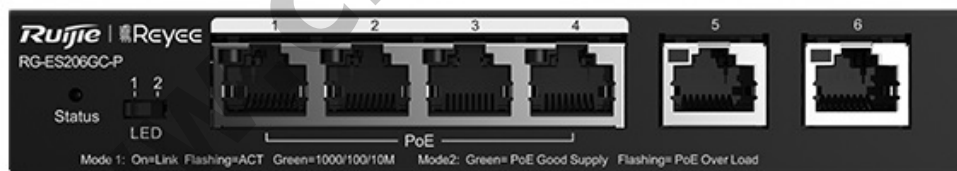

RG-ES206GC-P 6-Port Gigabit Smart Cloud Managed PoE Switch

Kode : RG-ES206GC-P

Brand : Discontinued

Jenis : Discontinued

Harga : Rp 688.000,00

RG-ES206GC-P with 6-Port Gigabit Smart Cloud Managed PoE Switch. Enterprise, Hospitality, Factory, Education, Retails, Surveillance, etc.

Produk ini merupakan produk Fix Price. Pembelian produk tidak dapat menggunakan diskon apapun.

Penawaran Harga Spesial

 **08112039555**

- 6-Port gigabit cloud managed switch with 4 PoE+ ports
- Cost-Effective Smart Cloud Managed Switches
- IP Camera Recognition, Unique Value for CCTV Network
- Automatic Loop Prevention Ensures Service Continuity
- Lifetime management on Ruijie Cloud at anytime anywhere

Specification

Model	RG-ES206GC-P
Ports	6 x 10/100/1000Base-T, 4 x PoE+ ports
Switching capacity	12 Gbps

MAC address table	2000
Fan	Fanless
Dimensions (W x D x H)	148 mm x 78 mm x 26 mm
MTBF	> 200,000
PoE	54W, IEEE 802.3at / IEEE 802.3af
Max. PoE budget	54W
Forwarding rate	7.44 Mpps
Maximum VLAN	16
Port surge	4 kV
Power consumption	≤ 60W
Power supply	54V DC adapter, 1.1A
Operating temperature	0°C to 40°C
Operating humidity	10% to 90% RH