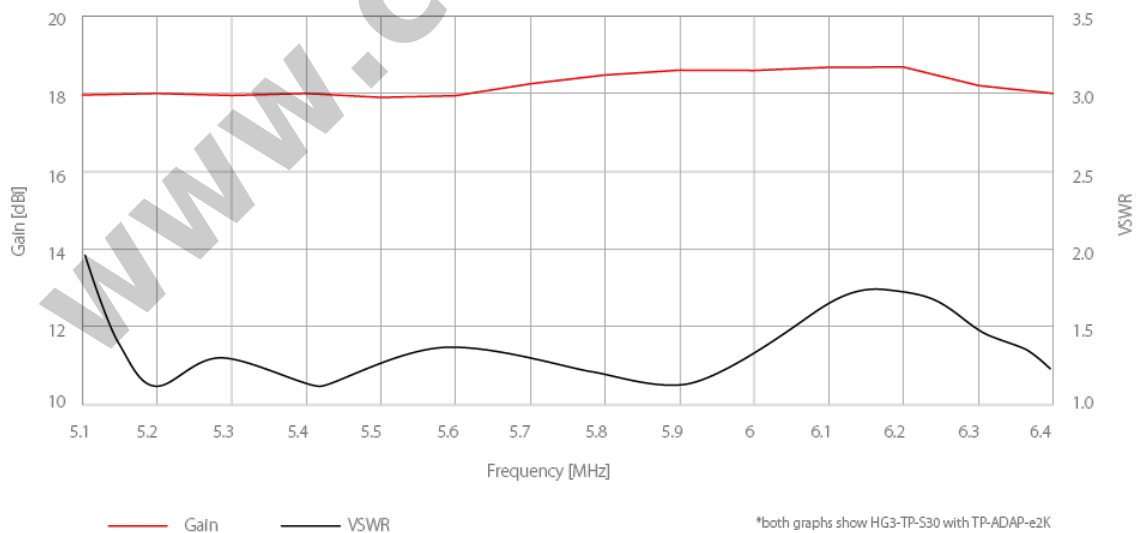

### Market Leading Performance

TwistPort™ Adaptors cover an ultra-wideband spectrum of 5180-6400 MHz and perform with superb efficiency with very well managed VSWR across the spectrum.