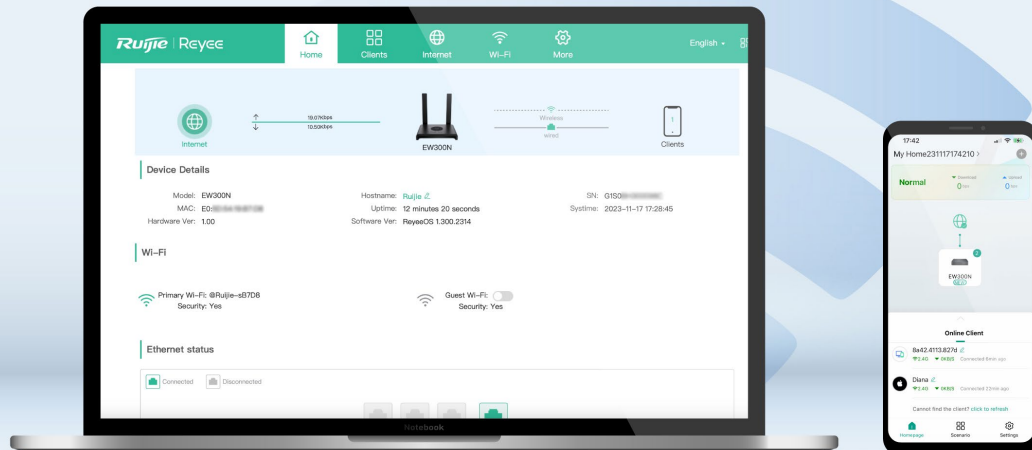

WISP Mode

Connect to the ISP's wireless network and share the network connection with other devices.

Highlight Features

Good Helper for Your Family Management

Parental Control Health Mode

Reyee Router App allows you to manage the internet access authority of the specified terminal, including the time limit, speed limit and black/white list setup.

Good Helper for Your Family Management

Parental Control **Health Mode**

The health mode limits the radiation exposure and blacks out the indicator lights for you to have a good sleep.

Easy Setup

Newbie-friendly configuration, connecting to the internet by a few clicks

Highlight Features

The smartphone screen shows the Reyee Router App interface with the following features:

- Parental Control:** 2 device(s) online; 1 in control
- Guest Wi-Fi:** 1 device(s), Open to all guests
- Eco Mode:** Enabled
- Smart Home:** 1 device(s)
- XPress:** Disabled
- Blacklist:** Disabled

Take Control of Your Home network at Your Fingertips

Set up your home network in **Reyee Router App** in two minutes. More **Life-time Free** functions are waiting for you to Explore, Experience, Expect.