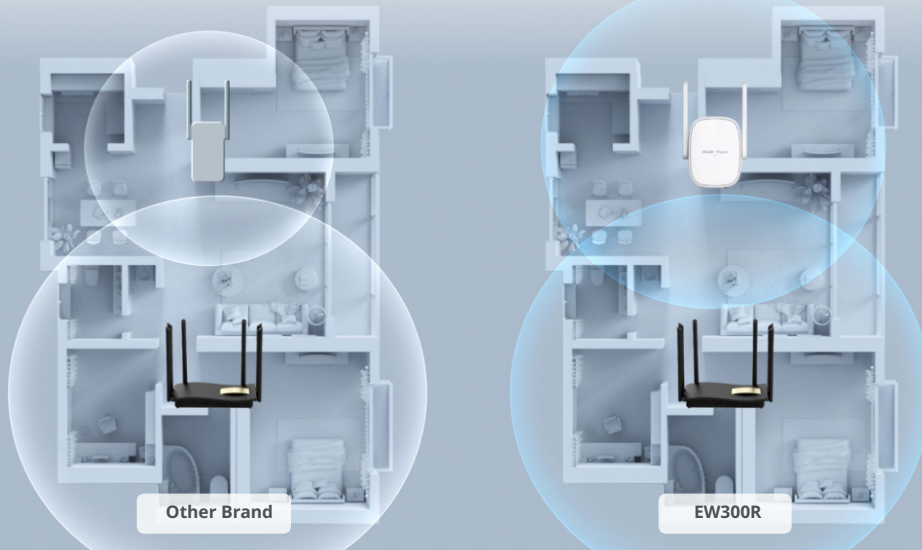

RG-EW300R

300Mbps Wi-Fi Extender

DATASHEET

Highlights

- Plug and play, easy and strong
- Two built-in signal amplifiers boost 1.5X signal strength
- Three-bar signal indicator guides you to find the best spot
- Flexible placement, one-click connection
- Take control of your home network at your fingertips

Highlight Features

RG-EW300R

Plug and Play Easy and Strong

300Mbps Wi-Fi Repeater

More Powerful than You Expect

Two built-in signal amplifiers boost 2X signal strength

Other Brand

EW300R

Ruijie | Reyee

Three-bar Signal Indicator Guides You to Find the Best Spot

EW300R clearly shows you the signal strength and guides you the best spot to position the repeater, while others only give you the "Yes or No" answer.

AP Mode for Work Repeater mode for entertainment
More stable and reliable More flexible and chill

Take Control of Your Home network at Your Fingertips

Set up your home network in **Reyee Router App** in two minutes. More **Life-time Free** functions are waiting for you to Explore, Experience,