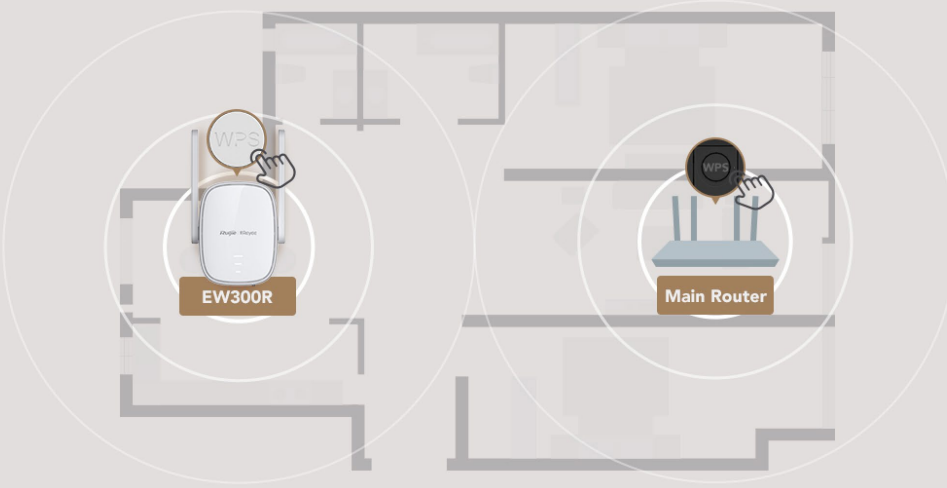

Highlight Features

Flexible Placement, One-click Connection

Press the WPS button on existing router and on EW300R within 2 minutes to easily connect to the network