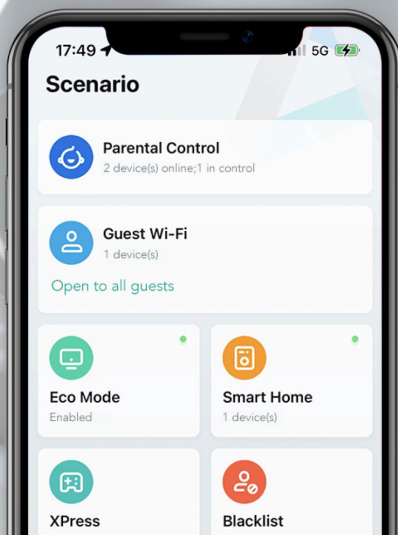

Take Control of Your Home network at Your Fingertips

Set up your home network in **Reyee Router App** in two minutes. More **Life-time Free** functions are waiting for you to Explore, Experience,

- Remote Management
- Parental Control
- Guest Wi-Fi