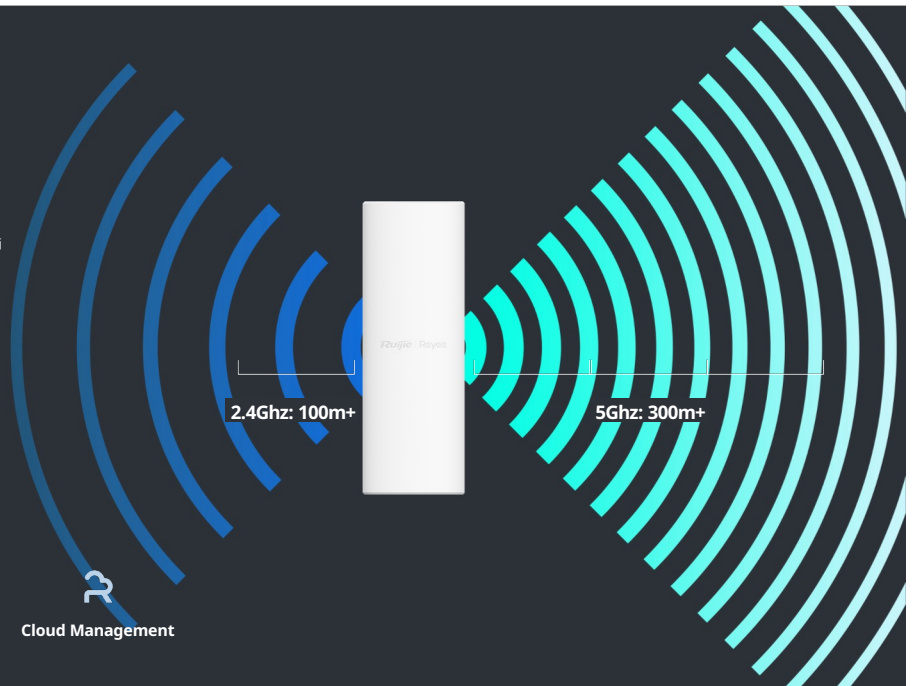

More Devices and Wider Coverage
This is what your house's Wi-Fi should be

WiFi 6

5Ghz 2402 Mbps

2.4Ghz 574 Mbps

Highlight Features

Featuring A Sleek Design for Deployment Indoors and Outside

Fast & Stable Wi-Fi 6 Speeds
Ideal for Open Space Business
Outdoor Wi-Fi Coverage

Highlight Features

Refined Appearance

Infinite Art Possible, Unleash limited Space

Consistent Protection, Stable Signal

Weatherproof - Rated as IP65 during Ingress Protection Testing

Raining-Proof

(Within a distance of 2.5 meters) strongly sprayed by water with a flow rate of 12.5 ± 0.625 (L/min)