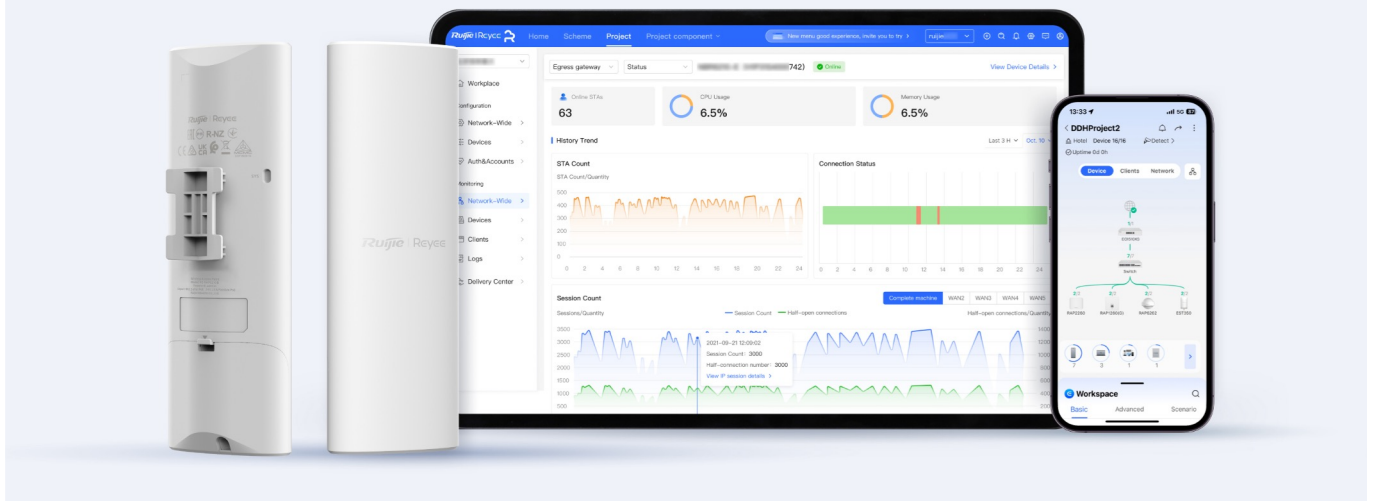

Highlight Features

Refined Appearance

Infinite Art Possible, Unleash limited Space

Consistent Protection, Stable Signal

Weatherproof - Rated as IP65 during Ingress Protection Testing

Raining-Proof

(Within a distance of 2.5 meters) strongly sprayed by water with a flow rate of 12.5 ± 0.625 (L/min)

Optimized Features for Street Business

Reyee Mesh **AP Portal** Roaming

Highlight Features

Cloud, Make Your Business Easy

- Self-Organizing Network
- Centralized network management
- Cloud portal authentication
- Remote monitoring and maintenance