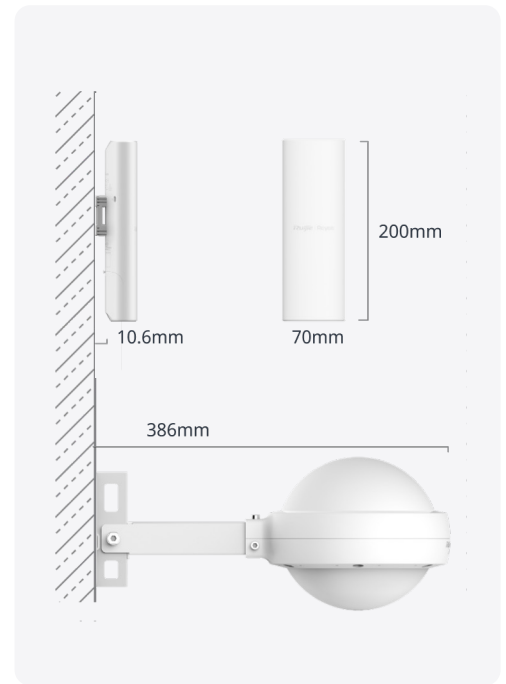

Highlight Features

Refined Appearance

Infinite Art Possible, Unleash limited Space

Consistent Protection, Stable Signal

Weatherproof - Rated as IP65 during Ingress Protection Testing

Raining-Proof

(Within a distance of 2.5 meters) strongly sprayed by water with a flow rate of 12.5 ± 0.625 (L/min)