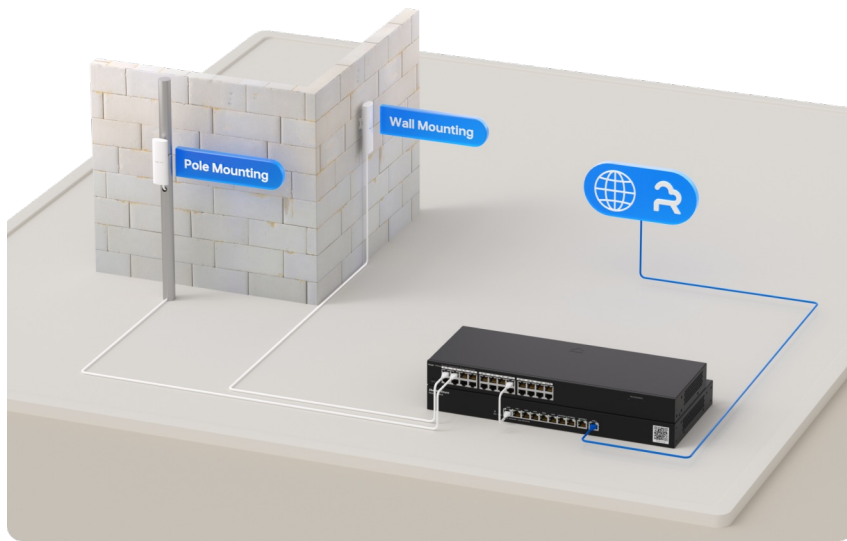

More Devices and Wider Coverage
This is what your house's Wi-Fi should be

The Way We Made Reliable & Long-Range Wi-Fi for Coverage

Professional build-in antennas equipped with Enterprise-grade high-gain amplifiers and utilized Wi-Fi 6 technology to make the whole device perform perfectly in coverage and quality Wi-Fi delivered.

Highlight Features

Refined Appearance

Infinite Art Possible, Unleash limited Space

Consistent Protection, Stable Signal

Weatherproof - Rated as IP65 during Ingress Protection Testing

Raining-Proof

(Within a distance of 2.5 meters) strongly sprayed by water with a flow rate of 12.5 ± 0.625 (L/min)

Dust-Proof

Highest Protection to prevent tiny dust into the inside of device

Surge-Proof

4kV Lightning Protection
15kV ESD Protection

Highlight Features

Optimized Features for Street Business

Reyee Mesh **AP Portal** Roaming

Optimized Features for Street Business

Reyee Mesh **AP Portal** Roaming

Highlight Features

Cloud, Make Your Business Easy

- Self-Organizing Network
- Centralized network management
- Cloud portal authentication
- Remote monitoring and maintenance